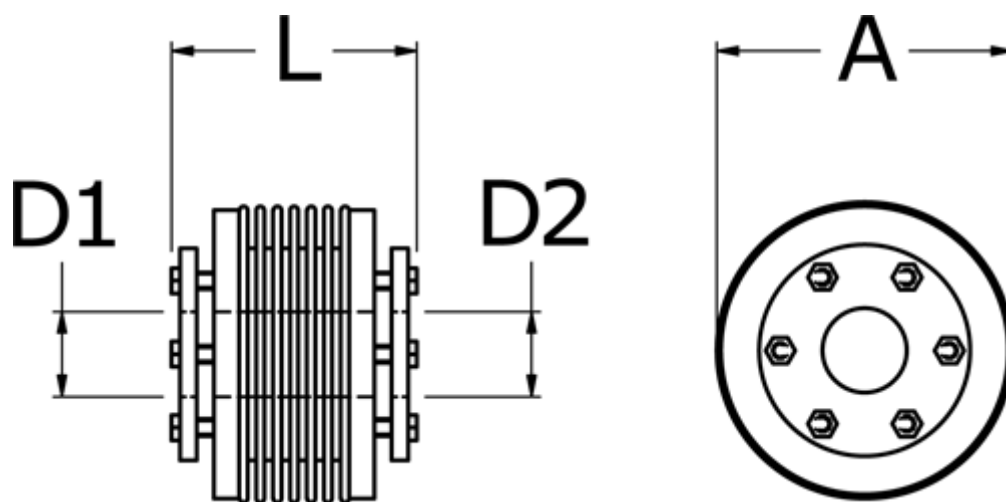

Data Sheet

Article number: 3330503001024545

Description: Bellow coupling type 5 size300
Length 102 mm, bore 45/45 mm

Measures

A	= 110
D1	= 45
D2	= 45
L	= 102
Nom. torque NM (Tkn)	= 300